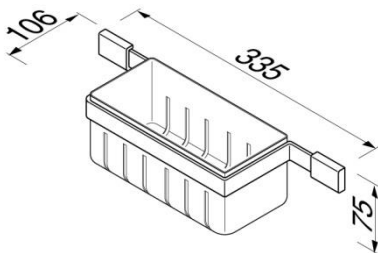

AIM collection

918414-02
Bottle/sponge holder

- Material: Brass
- Finish: Chrome plating
- White ABS Basket with matt surface outside and high gloss surface inside
- Bottle/sponge holder can be mounted with positioned or removable ABS Basket
- Concealed fixing
- Guarantee 12 years

335x106x75 mm

Quality has proven to be of decisive importance in recent years, which is why we can offer a 12-year warranty period for our chrome products. The entire selection is developed in Amersfoort. Geesa is certified according to the ISO 9001-2008 standard for design, productions and the delivery of bathroom accessories. Geesa reserve the right to change product specification.