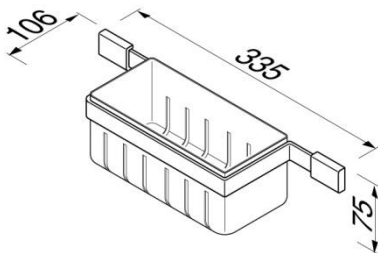

AIM collection

918414-02-06
Bottle/sponge holder

- Material: Brass
- Finish: Chrome plating
- Black ABS Basket with matt surface outside and high gloss surface inside
- Bottle/sponge holder can be mounted with positioned or removable ABS Basket
- Concealed fixing
- Guarantee 12 years

335x106x75 mm

Quality has proven to be of decisive importance in recent years, which is why we can offer a 12-year warranty period for our chrome products. The entire selection is developed in Amersfoort. Geesa is certified according to the ISO 9001-2008 standard for design, productions and the delivery of bathroom accessories. Geesa reserve the right to change product specification.