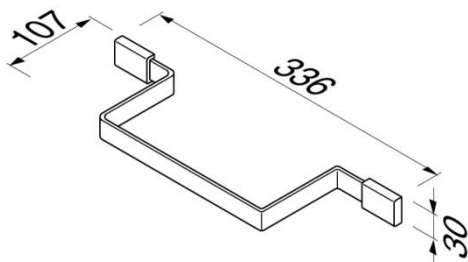

## AIM collection

918404-02  
Towel ring

- Material: Brass
- Finish: Chrome plating
- Concealed fixing
- Guarantee 12 years

366x107x30 mm