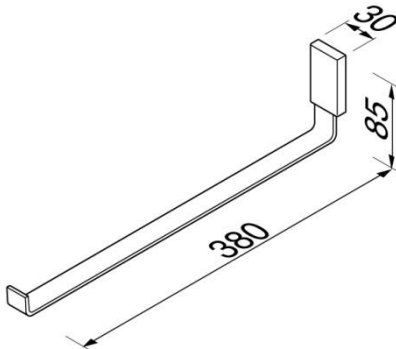

## AIM collection

918405-02

Single Arm Towel rail

- Material: Brass
- Finish: Chrome plating
- Concealed fixing
- Guarantee 12 years

380x30x85 mm

### Also available:

918425-02

918404-02

Quality has proven to be of decisive importance in recent years, which is why we can offer a 12-year warranty period for our chrome products. The entire selection is developed in Amersfoort. Geesa is certified according to the ISO 9001-2008 standard for design, productions and the delivery of bathroom accessories. Geesa reserve the right to change product specification.