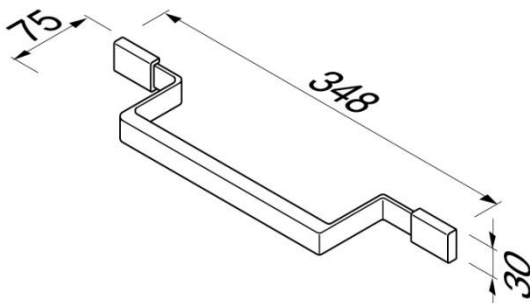

## AIM collection

918406-02  
Grab Rail 35 cm

- Material: Zinc alloy
- Finish: Chrome plating
- Concealed fixing
- Guarantee 12 years

348x75x30 mm

Quality has proven to be of decisive importance in recent years, which is why we can offer a 12-year warranty period for our chrome products. The entire selection is developed in Amersfoort. Geesa is certified according to the ISO 9001-2008 standard for design, productions and the delivery of bathroom accessories. Geesa reserve the right to change product specification.