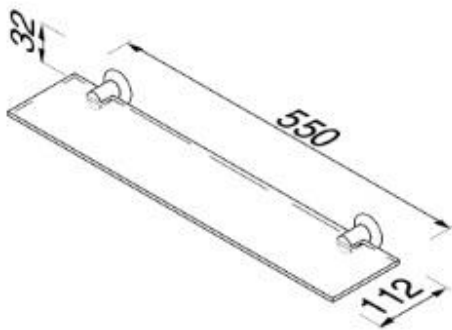

## 27 Collection

912701-02  
Shelf holder 55 cm

- Finish: chrome
- Concealed fixing
- Tempered glass plate
- Guarantee 12 years

- 550x112x32 mm

Quality has proven to be of decisive importance in recent years, which is why we can offer a 12-year warranty period for our chrome products. The entire selection is developed in Amersfoort. Geesa is certified according to the ISO 9001-2008 standard for design, productions and the delivery of bathroom accessories.