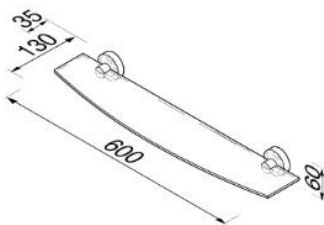

Luna collection

915501

Shelf holder 60 cm

- Finish: chrome
- Clear glass plate, 8 mm, Safety glass
- Concealed fixing
- Guarantee 12 years

- 600x130x60 mm

Quality has proven to be of decisive importance in recent years, which is why we can offer a 12-year warranty period for our chrome products. The entire selection is developed in Amersfoort. Geesa is certified according to the ISO 9001-2008 standard for design, production and the delivery of bathroom accessories. 10/2015