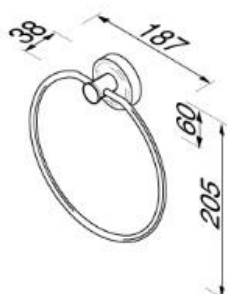

Luna collection

915504

Towel ring

- Finish: chrome
- Concealed fixing
- Guarantee 12 years

- 205x187x38 mm

Quality has proven to be of decisive importance in recent years, which is why we can offer a 12-year warranty period for our chrome products. The entire selection is developed in Amersfoort. Geesa is certified according to the ISO 9001-2008 standard for design, production and the delivery of bathroom accessories. 10/2015