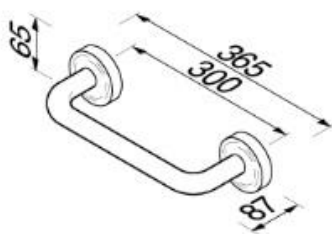

Luna collection

915529-30
Grab rail 30 cm

- Finish: chrome
- 24 mm tube
- Concealed fixing
- Guarantee 12 years

- 365x87x65 mm

Quality has proven to be of decisive importance in recent years, which is why we can offer a 12-year warranty period for our chrome products. The entire selection is developed in Amersfoort. Geesa is certified according to the ISO 9001-2008 standard for design, production and the delivery of bathroom accessories. 10/2015