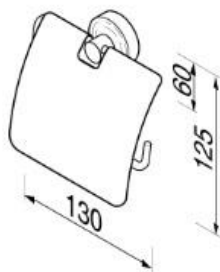

Luna collection

915508

Toilet roll holder with cover

- Finish: chrome
- Concealed fixing
- Guarantee 12 years

- 130x125x60 mm

Quality has proven to be of decisive importance in recent years, which is why we can offer a 12-year warranty period for our chrome products. The entire selection is developed in Amersfoort. Geesa is certified according to the ISO 9001-2008 standard for design, production and the delivery of bathroom accessories. 10/2015