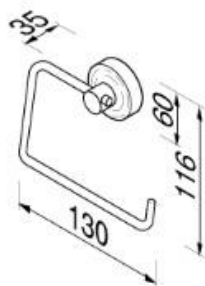

Luna collection

915509

Toilet roll holder

- Finish: chrome
- Concealed fixing
- Guarantee 12 years

- 130x116x60 mm

Quality has proven to be of decisive importance in recent years, which is why we can offer a 12-year warranty period for our chrome products. The entire selection is developed in Amersfoort. Geesa is certified according to the ISO 9001-2008 standard for design, production and the delivery of bathroom accessories. 10/2015