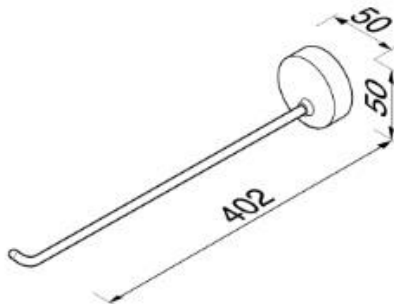

27 Collection

912705-02

Single arm Towel holder

- Finish: chrome
- Concealed fixing
- Guarantee 12 years

- 50x402x50 mm

Quality has proven to be of decisive importance in recent years, which is why we can offer a 12-year warranty period for our chrome products. The entire selection is developed in Amersfoort. Geesa is certified according to the ISO 9001-2008 standard for design, productions and the delivery of bathroom accessories.