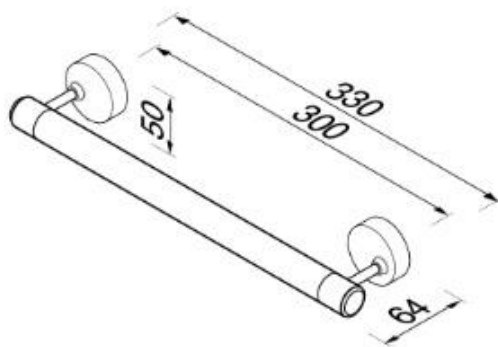

## 27 Collection

912706-02

Grab Rail 30 cm

- Finish: chrome
- Concealed fixing
- Guarantee 12 years

- 330x84x50 mm

Quality has proven to be of decisive importance in recent years, which is why we can offer a 12-year warranty period for our chrome products. The entire selection is developed in Amersfoort. Geesa is certified according to the ISO 9001-2008 standard for design, productions and the delivery of bathroom accessories.