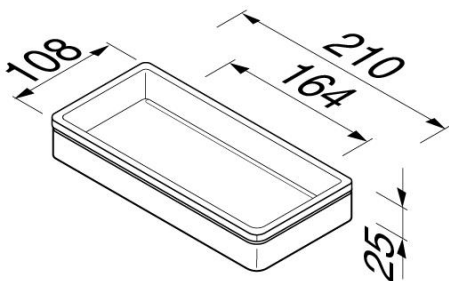

Frame Collection

918802-02
Shelf with rim

- Material: Brass
- Finish: Chrome plating
- White inlay with textured surface and draining slot
- Removable inlay
- Concealed fixing
- Incl. mounting set

210x108x25 mm