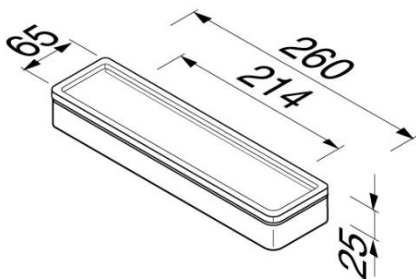

Frame Collection

918805-02-06
Shelf for small spaces

- Material: Brass
- Finish: Chrome plating
- Black inlay with textured surface and draining slot
- Removable inlay
- Concealed fixing
- Incl. mounting set

260x65x25 mm

Quality has proven to be of decisive importance, which is why we can offer a 12-year warranty period for our chrome products. The entire selection is developed in Amersfoort. Geesa is certified according to the ISO 9001-2008 standard for design, productions and the delivery of bathroom accessories. Geesa reserve the right to change product specification.